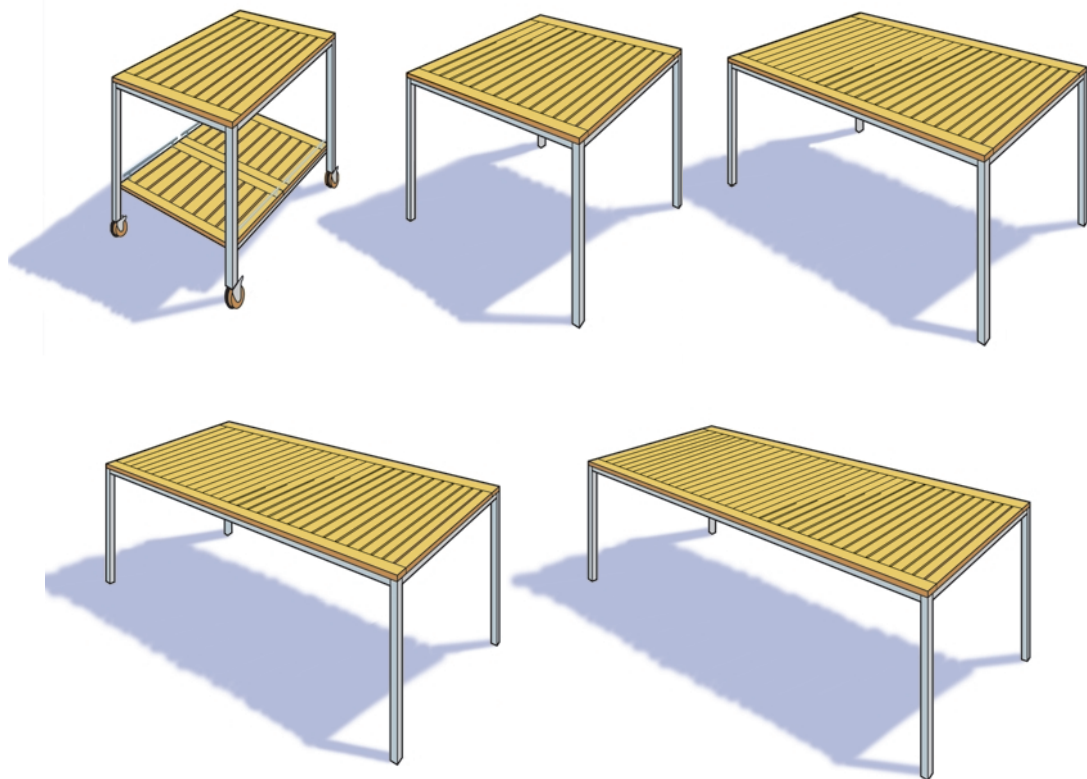

CLASSIC GARDEN

NATAL Design Wim Segers

NATAL table

Art.nr	1485	90 x 60 wheeltable including teaktrays
	1453	90 x 90
	1452	90 x 150
	1450	90 x 180
	1451	90 x 220

Material Teak, FSC certified
 Frame Stainless steel AISI 316

Height 75 cm

CLASSIC  GARDEN®

Box 123, S-401 22 Göteborg.
 Tel +46 31 15 47 45. Fax +46 31 15 40 24.
 info@classicgarden.se www.classicgarden.com